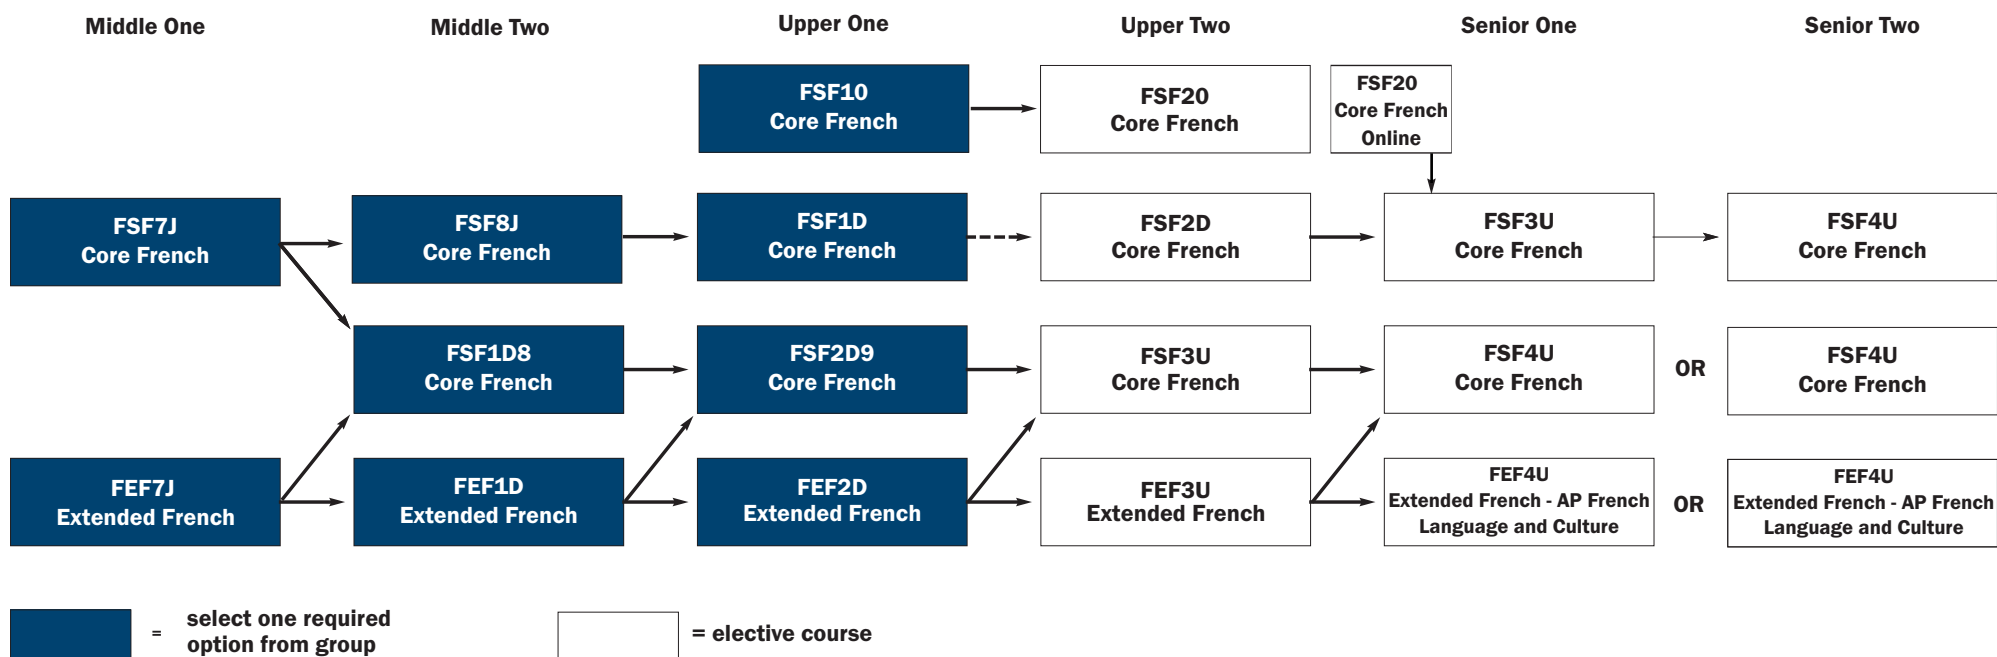

French

School language policy: Students are required to take a L2 (2D, CU courses) in one language (French or an International language)