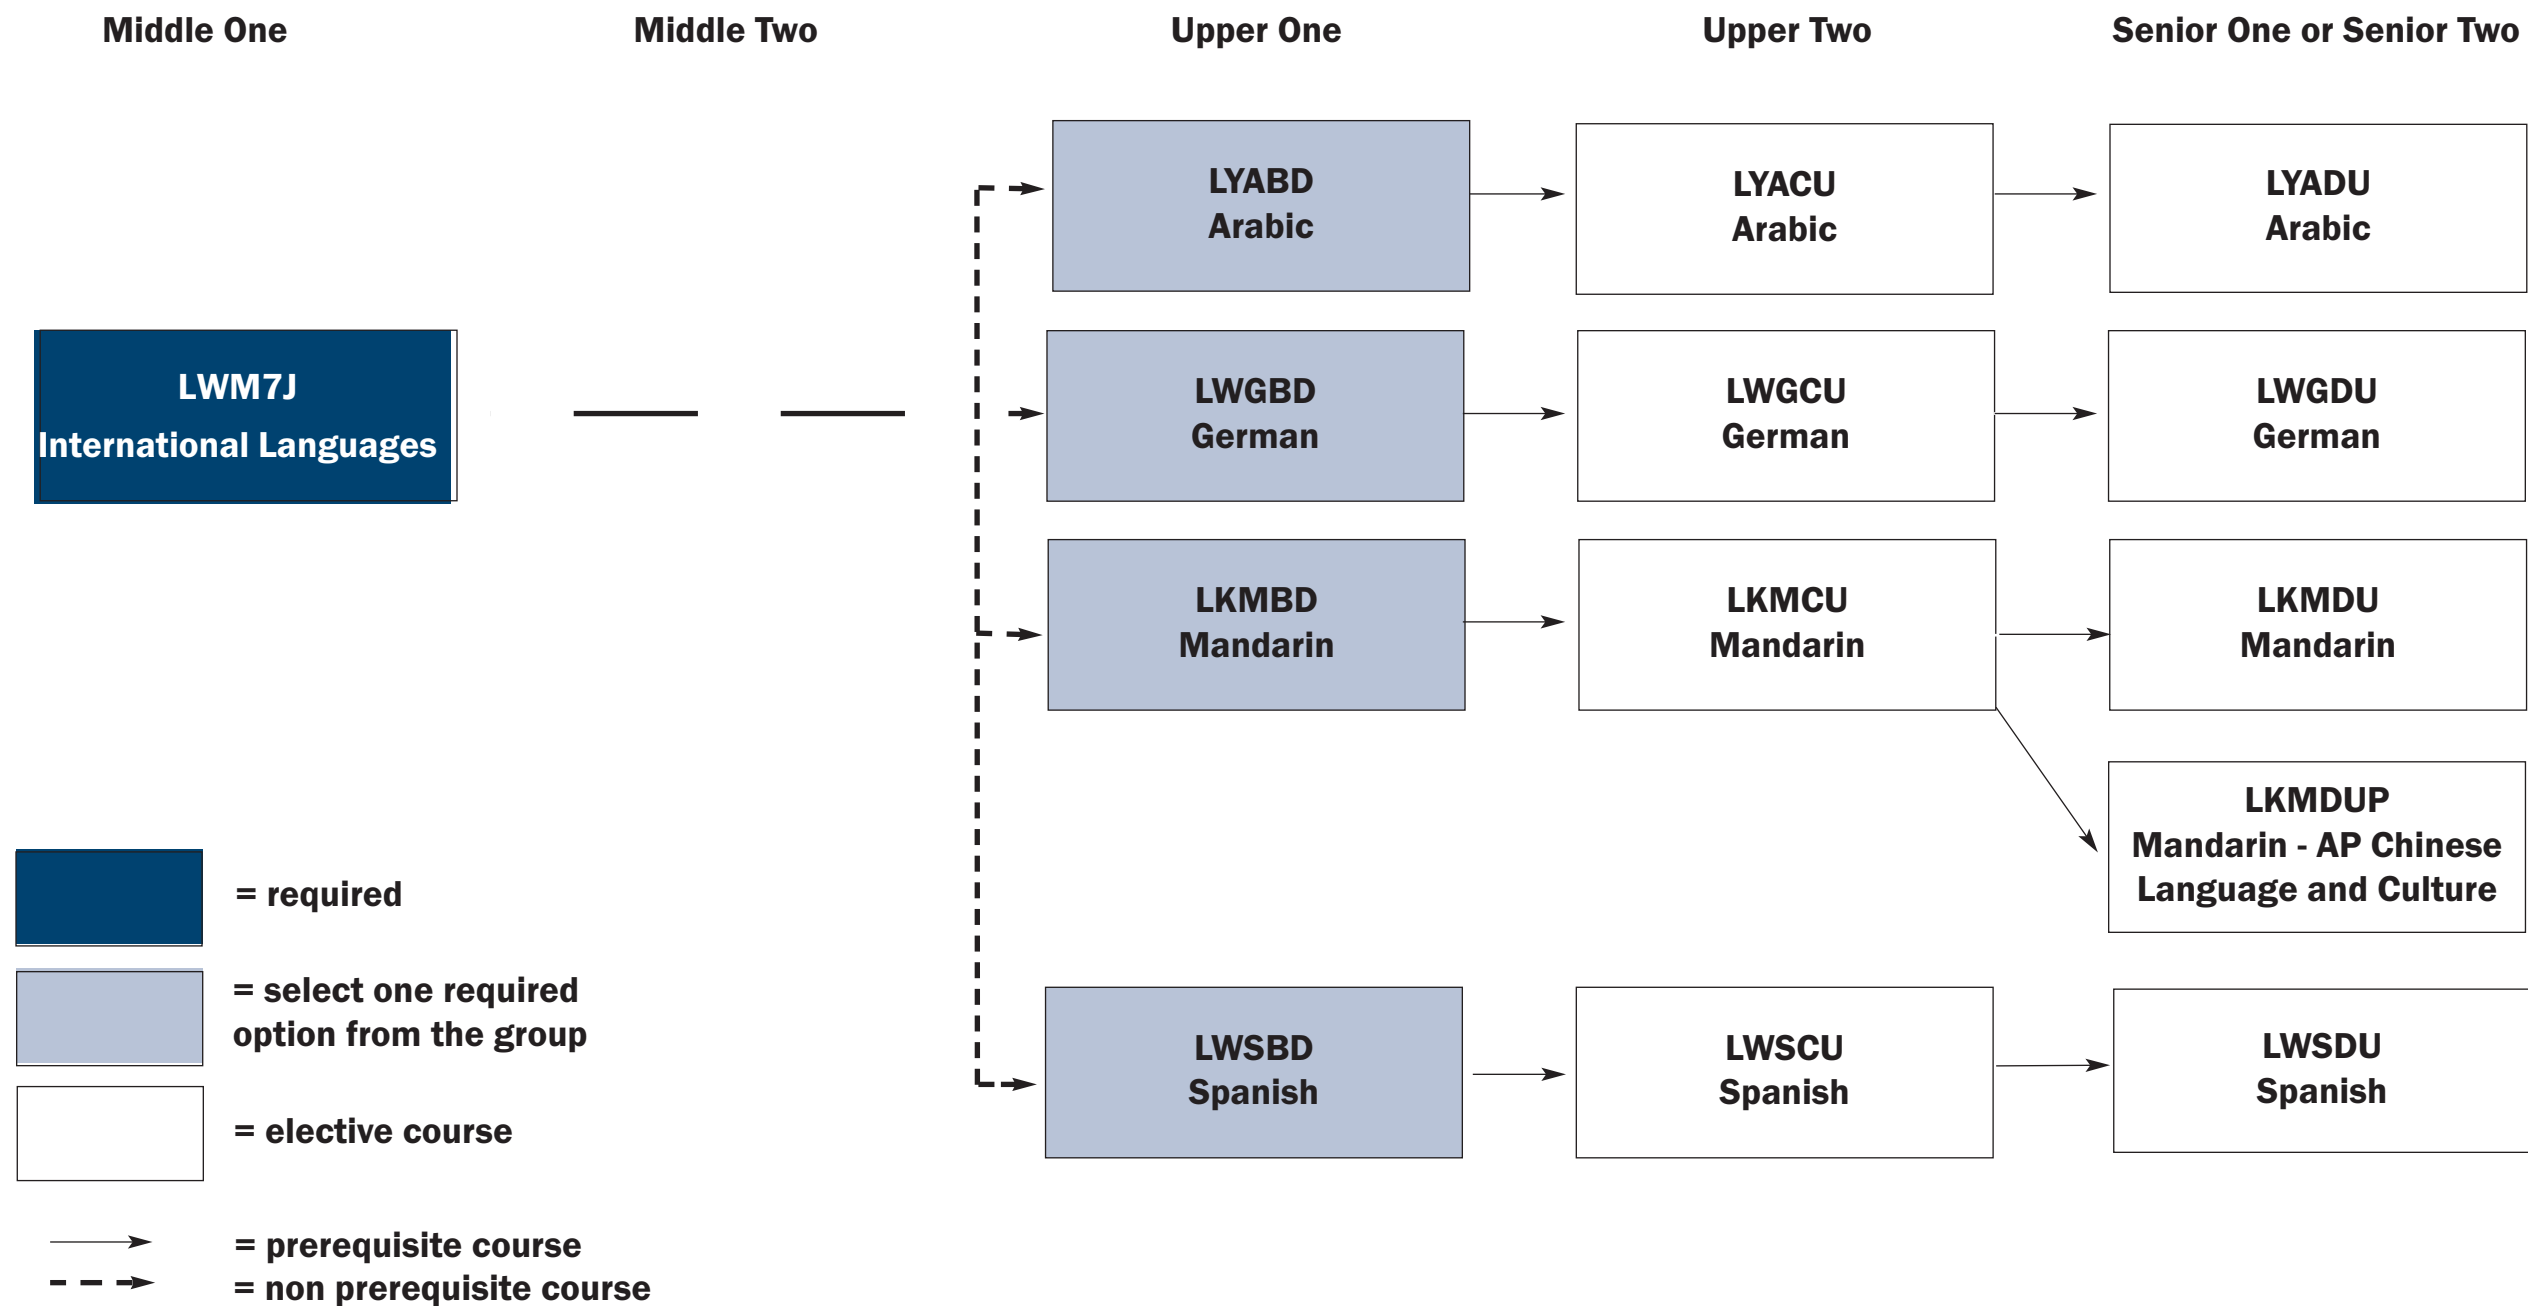

International Languages

Note: Students who join Appleby in Upper Two (grade 10) are required to take a BD course in one of the international languages if they do not have the prerequisite for a CU course.