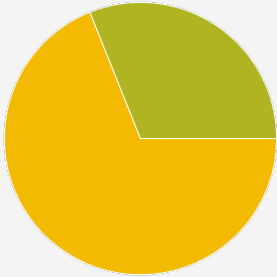

TYPE OF TRAVEL

Flight	53.64 tn (99.5%)
Accommodati...	294.50 kg (0.5%)

CLASS OF TRAVEL

Economy	36.98 tn (68.9%)
Business	16.66 tn (31.1%)

COST CENTRE

No reported cost centre travels

Up to now, you have planted...

3,163 Trees

Reforestation will help reverse climate change, but trees can be fragile and take time to grow, so to ensure carbon emissions are removed as quickly as possible, each tree is assigned to a share of a UN CER renewable energy program.